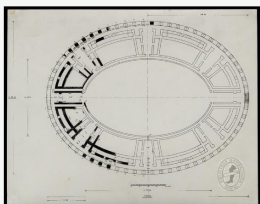

Anfiteatro Romano